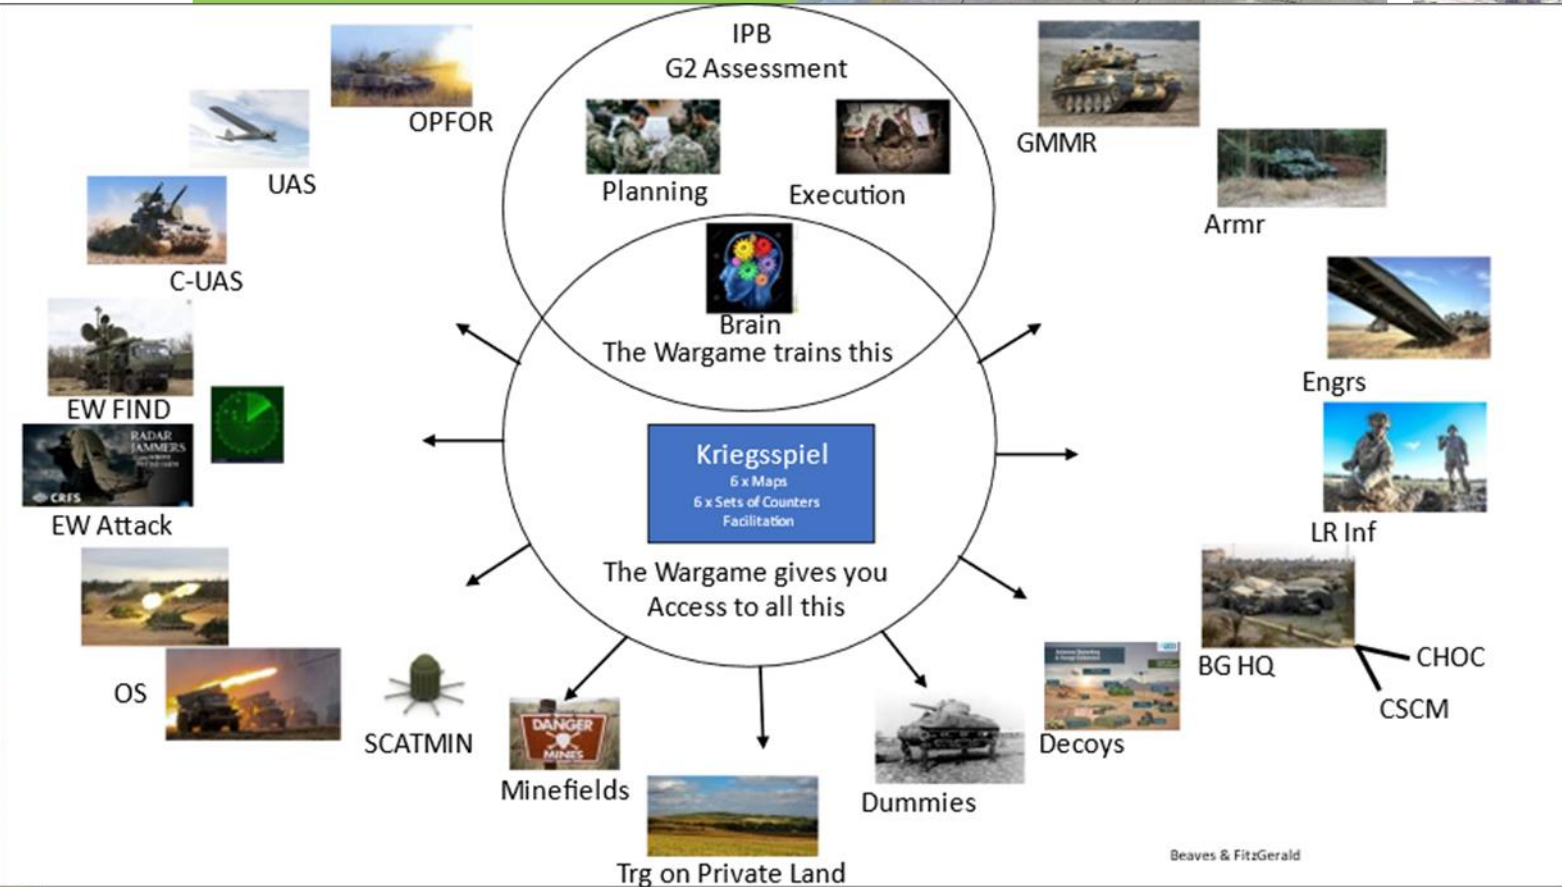

Soteria

Defence and Security

- STRIKE Bde
- URBAN LION
- Operations in Forests (OiF)
- Threat TTX
- C-ISR Course Wargame
- Support to Operations

Beaves & FitzGerald

Des FitzGerald